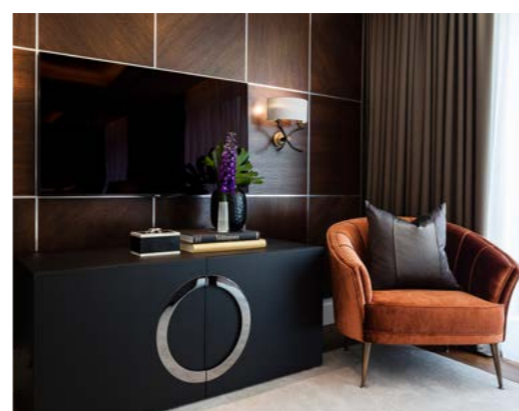

The interior design company Katz created design of luxury apartments in one of the most prestigious residential projects of London — Belgravia.

Just minutes from Buckingham Palace, Sloane Street and Knightsbridge, Belgravia is renowned for its village-

like clusters of boutiques, jewellers and ne restaurants, sitting alongside elegant and historic private homes and embassies. Belgravia is punctuated by a series of Regency style squares aligned to overlook lush green private gardens. Owned by Henry VIII in 1536, Ebury

Square became a place that the king would often visit.

The delightful Ebury Street was also home to Mozart, where he is known to have composed some of his most famous pieces of work.

The beautifully structured squares and streets of Belgravia, with their private gardens, remain amongst the most sought-after addresses in the world.

The nest knowledge, materials, planning and design have been painstakingly considered for the creation of Ebury Square, resulting in two stunning contemporary buildings that reflect

the traditional Georgian streetscape, pared down in detail for 21st century living. A rare example of what artisan craftsmanship, design and up-to-the-minute technology can achieve together.