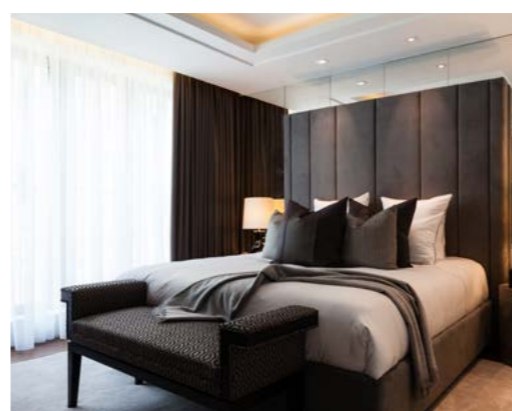

The interior design company Katz created design of luxury apartments in one of the most prestigious residential projects of London — Belgravia.

Just minutes from Buckingham Palace, Sloane Street and Knightsbridge, Belgravia is renowned for its village-

like clusters of boutiques, jewellers and ne restaurants, sitting alongside elegant and historic private homes and embassies. Belgravia is punctuated by a series of Regency style squares aligned to overlook lush green private gardens. Owned by Henry VIII in 1536, Ebury

Square became a place that the king would often visit.

The delightful Ebury Street was also home to Mozart, where he is known to have composed some of his most famous pieces of work.

The beautifully structured squares and streets of Belgravia, with their private gardens, remain amongst the most sought-after addresses in the world.

The nest knowledge, materials, planning and design have been painstakingly considered for the creation of Ebury Square, resulting in two stunning contemporary buildings that reflect

the traditional Georgian streetscape, pared down in detail for 21st century living. A rare example of what artisan craftsmanship, design and up-to-the-minute technology can achieve together.